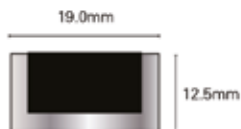

altread - Product Data

A1 Aluminium Inserts

Our range of anti-slip inserts and discs for internal and external use, are not only highly slip resistant but also provide the capability of introducing a different design element to your staircase.

A-Sections: Aluminium Profiles

Section A101

Section A102

Section A103*

Section A104*

Section A105

Section A106

Section A107*