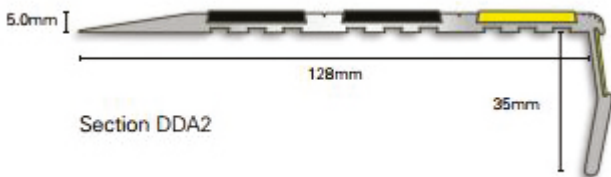

definer - Product Data

This range was specifically developed with the DDA in mind. The non-slip areas are filled with Safetytread's own 'Carborundum', a product that gives you and your visitors peace of mind as it offers some of the highest non-slip properties available in the marketplace for dry, wet and greasy conditions. The Carborundum infill far exceeds the requirements of the HSE and in fact offers some of the lowest potential for slip in the European market today (please see our test certificates for confirmation of this).

Our Disability Discrimination Act (DDA) compliant range of internal and external stair nosings that increase high visibility to your staircase.

CARBORUNDUM : DDA2, DDA3, DDA4, DDA5, DDA8, DDA9, DDA10

SAFETY YELLOW	MIDNIGHT	BISCUIT	MOSAIC RED
SIENNA	BLACK	KHAKI	MOSAIC YELLOW
LEAF	WHITE	NUT	MOSAIC BLUE
RED	HEATHER	GRAPHITE	MOSAIC BROWN
CHOCOLATE	TWEED	MOSAIC GREEN	GLO TREAD

DEFINER RISER STRIP

SAFFRON
WHITE
BLACK

All profiles available in definer riser strip