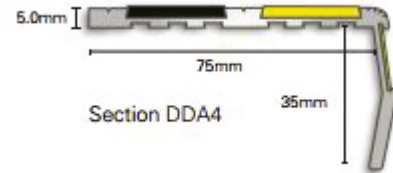

definer - Product Data

This range was specifically developed with the DDA in mind. The non-slip areas are filled with Safetytread's own 'Carborundum', a product that gives you and your visitors peace of mind as it offers some of the highest non-slip properties available in the marketplace for dry, wet and greasy conditions. The Carborundum infill far exceeds the requirements of the HSE and in fact offers some of the lowest potential for slip in the European market today (please see our test certificates for confirmation of this).

Our Disability Discrimination Act (DDA) compliant range of internal and external stair nosings that increase high visibility to your staircase.

CARBORUNDUM : DDA2, DDA3, DDA4, DDA5, DDA8, DDA9, DDA10

SAFETY YELLOW	MIDNIGHT	BISCUIT	MOSAIC RED
SIENNA	BLACK	KHAKI	MOSAIC YELLOW
LEAF	WHITE	NUT	MOSAIC BLUE
RED	HEATHER	GRAPHITE	MOSAIC BROWN
CHOCOLATE	TWEED	MOSAIC GREEN	GLO TREAD

DEFINER RISER STRIP

SAFFRON
WHITE
BLACK

All profiles available in definer riser strip