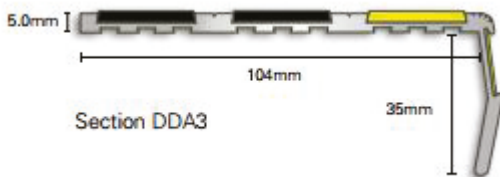

definer - Product Data

This range was specifically developed with the DDA in mind. The non-slip areas are filled with Safetytread's own 'Carborundum', a product that gives you and your visitors peace of mind as it offers some of the highest non-slip properties available in the marketplace for dry, wet and greasy conditions. The Carborundum infill far exceeds the requirements of the HSE and in fact offers some of the lowest potential for slip in the European market today (please see our test certificates for confirmation of this).

Our Disability Discrimination Act (DDA) compliant range of internal and external stair nosings that increase high visibility to your staircase.

CARBORUNDUM : DDA2, DDA3, DDA4, DDA5, DDA8, DDA9, DDA10

SAFETY YELLOW	MIDNIGHT	BISCUIT	MOSAIC RED
SIENNA	BLACK	KHAKI	MOSAIC YELLOW
LEAF	WHITE	NUT	MOSAIC BLUE
RED	HEATHER	GRAPHITE	MOSAIC BROWN
CHOCOLATE	TWEED	MOSAIC GREEN	GLO TREAD

DEFINER RISER STRIP

SAFFRON
WHITE
BLACK

All profiles available in definer riser strip