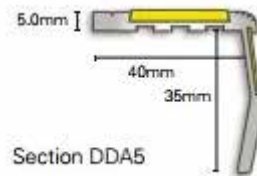

definer - Product Data

This range was specifically developed with the DDA in mind. The non-slip areas are filled with Safetytread's own 'Carborundum', a product that gives you and your visitors peace of mind as it offers some of the highest non-slip properties available in the marketplace for dry, wet and greasy conditions. The Carborundum infill far exceeds the requirements of the HSE and in fact offers some of the lowest potential for slip in the European market today (please see our test certificates for confirmation of this).

Our Disability Discrimination Act (DDA) compliant range of internal and external stair nosings that increase high visibility to your staircase.

CARBORUNDUM : DDA2, DDA3, DDA4, DDA5, DDA8, DDA9, DDA10

SAFETY YELLOW	MIDNIGHT	BISCUIT	MOSAIC RED
SIENNA	BLACK	KHAKI	MOSAIC YELLOW
LEAF	WHITE	NUT	MOSAIC BLUE
RED	HEATHER	GRAPHITE	MOSAIC BROWN
CHOCOLATE	TWEED	MOSAIC GREEN	GLO TREAD

DEFINER RISER STRIP

SAFFRON
WHITE
BLACK

All profiles available in definer riser strip