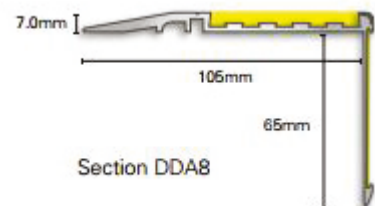

definer - Product Data

This range was specifically developed with the DDA in mind. The non-slip areas are filled with Safetytread's own 'Carborundum', a product that gives you and your visitors peace of mind as it offers some of the highest non-slip properties available in the marketplace for dry, wet and greasy conditions. The Carborundum infill far exceeds the requirements of the HSE and in fact offers some of the lowest potential for slip in the European market today (please see our test certificates for confirmation of this).

Our Disability Discrimination Act (DDA) compliant range of internal and external stair nosings that increase high visibility to your staircase.

CARBORUNDUM : DDA2, DDA3, DDA4, DDA5, DDA8, DDA9, DDA10

SAFETY YELLOW	MIDNIGHT	BISCUIT	MOSAIC RED
SIENNA	BLACK	KHAKI	MOSAIC YELLOW
LEAF	WHITE	NUT	MOSAIC BLUE
RED	HEATHER	GRAPHITE	MOSAIC BROWN
CHOCOLATE	TWEED	MOSAIC GREEN	GLO TREAD

DEFINER RISER STRIP

SAFFRON
WHITE
BLACK

All profiles available in definer riser strip