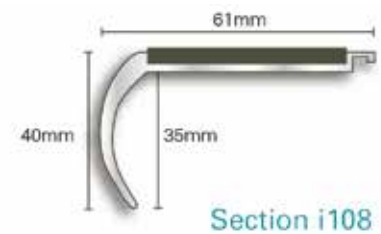

### intread - Product Data

This range of profiles has been designed for general-purpose use on interior stairs. There are many profiles available, however this is the only product currently available which has been filled with carborundum on the tread, instead of PVC or rubber.

#### M Series for use with carpet - 5mm Gauge

#### V Range for use with Vinyl or Carpet - 5mm Gauge

AVAILABLE COLOURS. PLUGS CAN BE SUPPLIED IN ALL COLOURS.

SAFETY YELLOW

BLACK

MIDNIGHT BLUE

CHOCOLATE

WHITE

RED