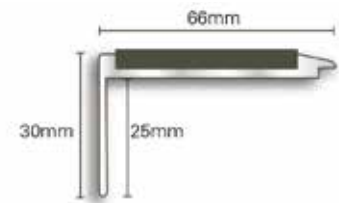

V Range for use with Vinyl or Carpet - 5mm Gauge

AVAILABLE COLOURS. PLUGS CAN BE SUPPLIED IN ALL COLOURS.

SAFETY YELLOW

BLACK

MIDNIGHT BLUE

CHOCOLATE

WHITE

RED