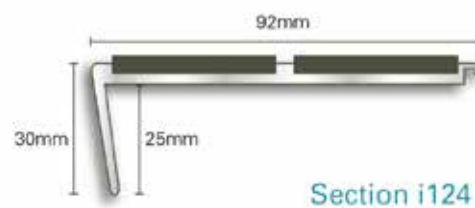

### intread - Product Data

This range of profiles has been designed for general-purpose use on interior stairs. There are many profiles available, however this is the only product currently available which has been filled with carborundum on the tread, instead of PVC or rubber.

#### M Series for use with carpet - 5mm Gauge