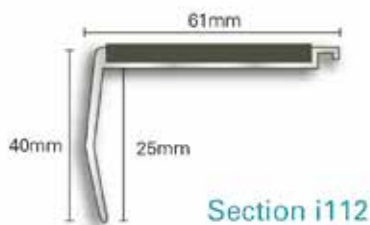

### intread - Product Data

This range of profiles has been designed for general-purpose use on interior stairs. There are many profiles available, however this is the only product currently available which has been filled with carborundum on the tread, instead of PVC or rubber.

#### M Series for use with carpet - 5mm Gauge

#### V Range for use with Vinyl or Carpet - 5mm Gauge

AVAILABLE COLOURS. PLUGS CAN BE SUPPLIED IN ALL COLOURS.

SAFETY YELLOW

BLACK

MIDNIGHT BLUE

CHOCOLATE

WHITE

RED