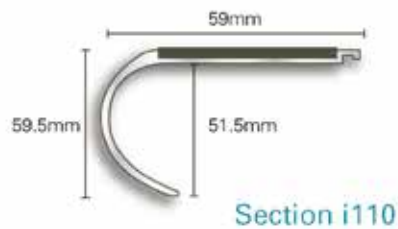

### intread - Product Data

This range of profiles has been designed for general-purpose use on interior stairs. There are many profiles available, however this is the only product currently available which has been filled with carborundum on the tread, instead of PVC or rubber.

#### M Series for use with carpet - 5mm Gauge

#### V Range for use with Vinyl or Carpet - 5mm Gauge

AVAILABLE COLOURS. PLUGS CAN BE SUPPLIED IN ALL COLOURS.

SAFETY YELLOW

BLACK

MIDNIGHT BLUE

CHOCOLATE

WHITE

RED