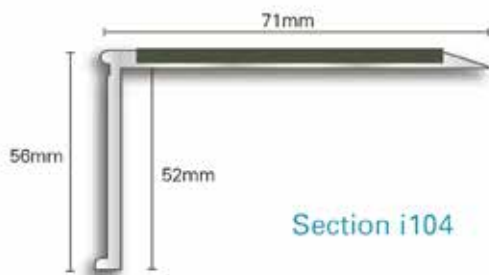

V Range for use with Vinyl or Carpet - 5mm Gauge

AVAILABLE COLOURS. PLUGS CAN BE SUPPLIED IN ALL COLOURS.

SAFETY YELLOW

BLACK

MIDNIGHT BLUE

CHOCOLATE

WHITE

RED