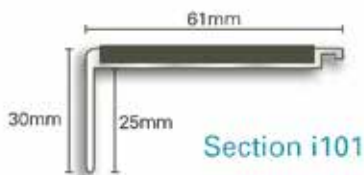

### intread - Product Data

This range of profiles has been designed for general-purpose use on interior stairs. There are many profiles available, however this is the only product currently available which has been filled with carborundum on the tread, instead of PVC or rubber.

#### M Series for use with carpet - 5mm Gauge