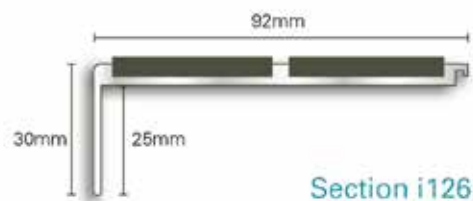

### intread - Product Data

This range of profiles has been designed for general-purpose use on interior stairs. There are many profiles available, however this is the only product currently available which has been filled with carborundum on the tread, instead of PVC or rubber.

#### M Series for use with carpet - 5mm Gauge