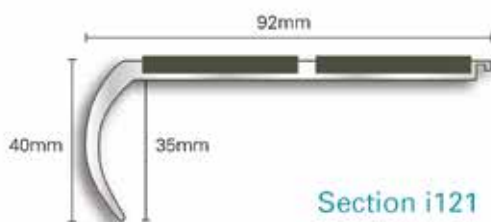

### intread - Product Data

This range of profiles has been designed for general-purpose use on interior stairs. There are many profiles available, however this is the only product currently available which has been filled with carborundum on the tread, instead of PVC or rubber.

#### M Series for use with carpet - 5mm Gauge

#### V Range for use with Vinyl or Carpet - 5mm Gauge

AVAILABLE COLOURS. PLUGS CAN BE SUPPLIED IN ALL COLOURS.

SAFETY YELLOW

BLACK

MIDNIGHT BLUE

CHOCOLATE

WHITE

RED