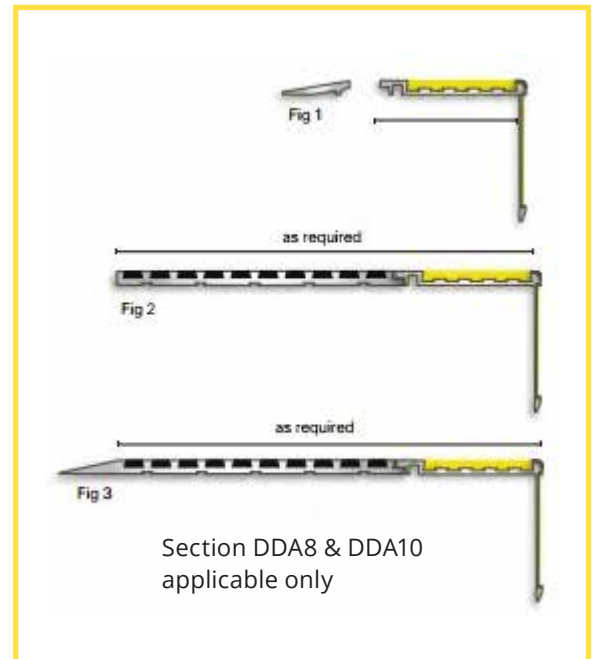

### definer+ - Product Data

Like the definer range, definer+ satisfies the requirements of the DDA but in addition it also satisfies new build building regulations. definer+ is infinitely versatile and extendable. By simply adding and interlocking a mat with the DDA8 or DDA10, the profile can be extended to ensure full steps and landings are covered and protected against possible slips.

#### CARBORUNDUM : DDA2, DDA3, DDA4, DDA5, DDA8, DDA9, DDA10

#### DEFINER RISER STRIP

All profiles available in definer riser strip