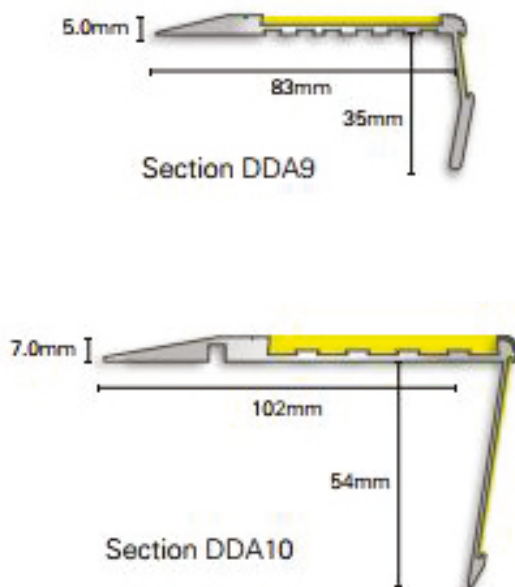

definer+ - Product Data

Like the definer range, definer+ satisfies the requirements of the DDA but in addition it also satisfies new build building regulations. definer+ is infinitely versatile and extendable. By simply adding and interlocking a mat with the DDA8 or DDA10, the profile can be extended to ensure full steps and landings are covered and protected against possible slips.

Our Disability Discrimination Act (DDA) compliant range of internal and external stair nosings increase high visibility to your staircase.