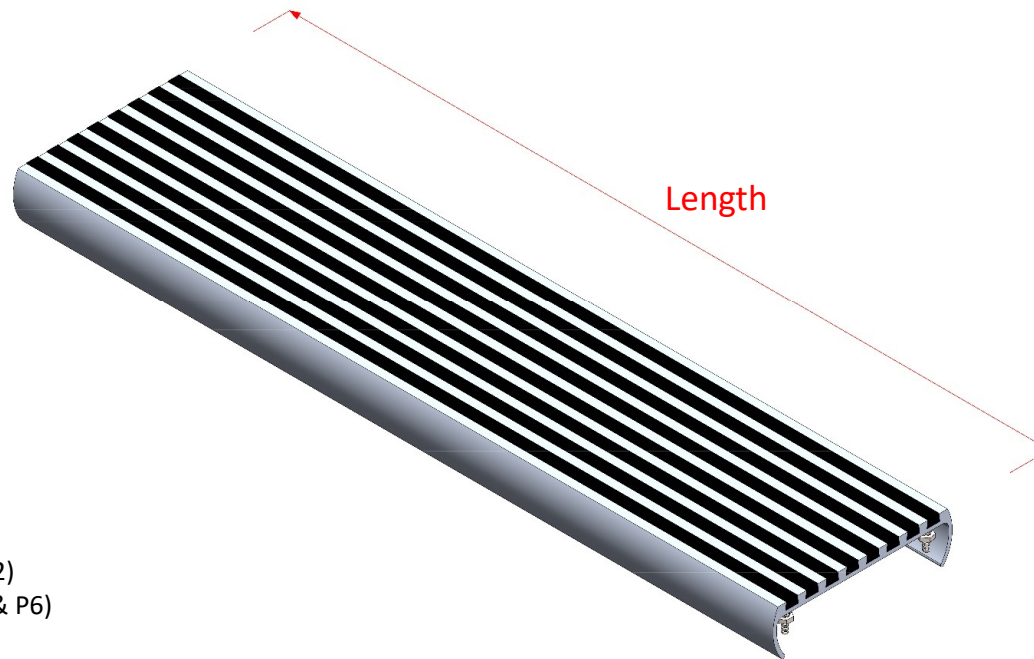

# E340 Double Nosing – Black with screw fittings

450 Blandford Road  
Poole  
Dorset  
United Kingdom  
BH16 5BN

General description: Metallic non-skid double step nosing filled with black carborundum

MOD NSN Procurement reference:

**2090-99-882-9427: length 683mm (Part number: E340B683S)**

**2090-99-845-4624: length 607mm (Part number: E340B607S)**

Carborundum non slip material meeting:

BS 476-6 Fire propagation (Test P1)

BS 476-7 Surface spread of flame (test P2)