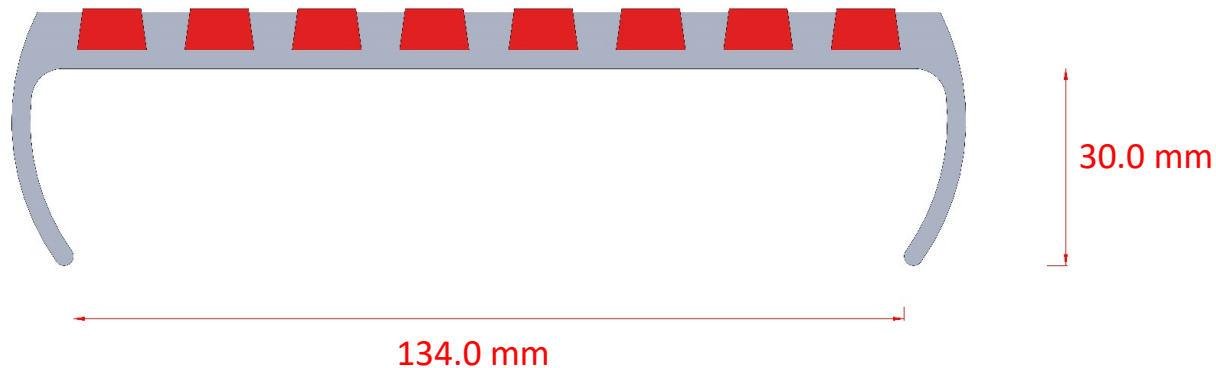

# E340 Double Nosing - Red

450 Blandford Road  
Poole  
Dorset  
United Kingdom  
BH16 5BN

General description: Metallic non-skid double step nosing filled with red carborundum

MOD NSN Procurement reference:

**2090-99-352-6386: length 683mm (Part number: E340R683)**

**2090-99-585-9636: length 607mm (Part number: E340R607)**

Carborundum non slip material meeting:  
BS 476-6 Fire propagation (Test P1)  
BS 476-7 Surface spread of flame (test P2)  
ISO 19702 Smoke and Toxicity (Tests P5 & P6)

**2090-99-352-6386: length 683mm (Part number: E340R683)**

**2090-99-585-9636: length 607mm (Part number: E340R607)**

Carborundum non slip material meeting:

BS 476-6 Fire propagation (Test P1)

BS 476-7 Surface spread of flame (test P2)