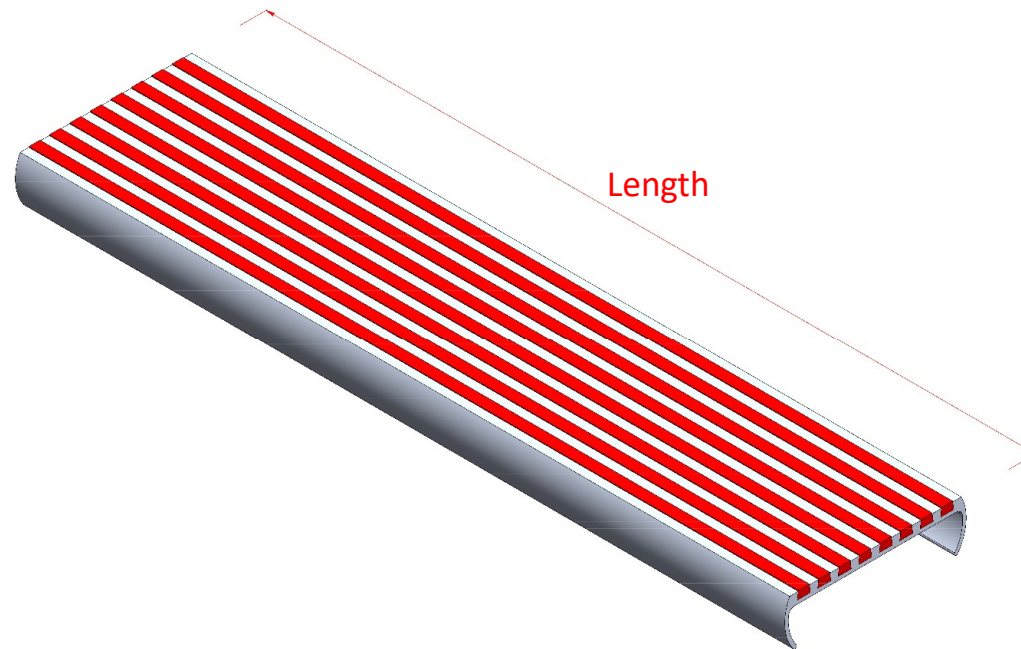

# E340 Double Nosing - Red

450 Blandford Road  
Poole  
Dorset  
United Kingdom  
BH16 5BN

General description: Metallic non-skid double step nosing filled with red carborundum

MOD NSN Procurement reference:

**2090-99-352-6386: length 683mm (Part number: E340R683)**

**2090-99-585-9636: length 607mm (Part number: E340R607)**

Carborundum non slip material meeting:  
BS 476-6 Fire propagation (Test P1)  
BS 476-7 Surface spread of flame (test P2)  
ISO 19702 Smoke and Toxicity (Tests P5 & P6)

**2090-99-352-6386: length 683mm (Part number: E340R683)**

**2090-99-585-9636: length 607mm (Part number: E340R607)**

Carborundum non slip material meeting:

BS 476-6 Fire propagation (Test P1)

BS 476-7 Surface spread of flame (test P2)