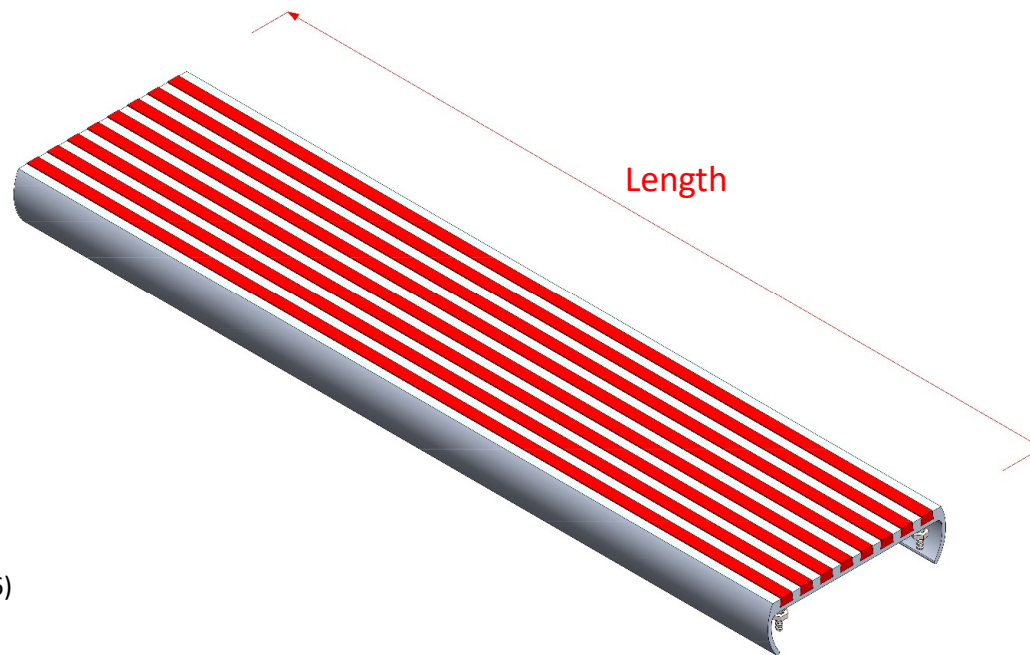

2090-99-396-3409: length 683mm (Part number: E340R683S)

2090-99-508-3543: length 607mm (Part number: E340R607S)

Fitted with
6 x M8 20mm stainless steel screws
6 x bronze sprung washes
6 x M8 stainless steel nuts

Carborundum non slip material meeting:
BS 476-6 Fire propagation (Test P1)
BS 476-7 Surface spread of flame (test P2)
ISO 19702 Smoke and Toxicity (Tests P5 & P6)

E340 Double Nosing – Red with screw fittings

450 Blandford Road
Poole
Dorset
United Kingdom
BH16 5BN

General description: Metallic non-skid double step nosing filled with red carborundum

MOD NSN Procurement reference:

2090-99-396-3409: length 683mm (Part number: E340R683S)

2090-99-508-3543: length 607mm (Part number: E340R607S)

Carborundum non slip material meeting:

BS 476-6 Fire propagation (Test P1)

BS 476-7 Surface spread of flame (test P2)

ISO 19702 Smoke and Toxicity (Tests P5 & P6)