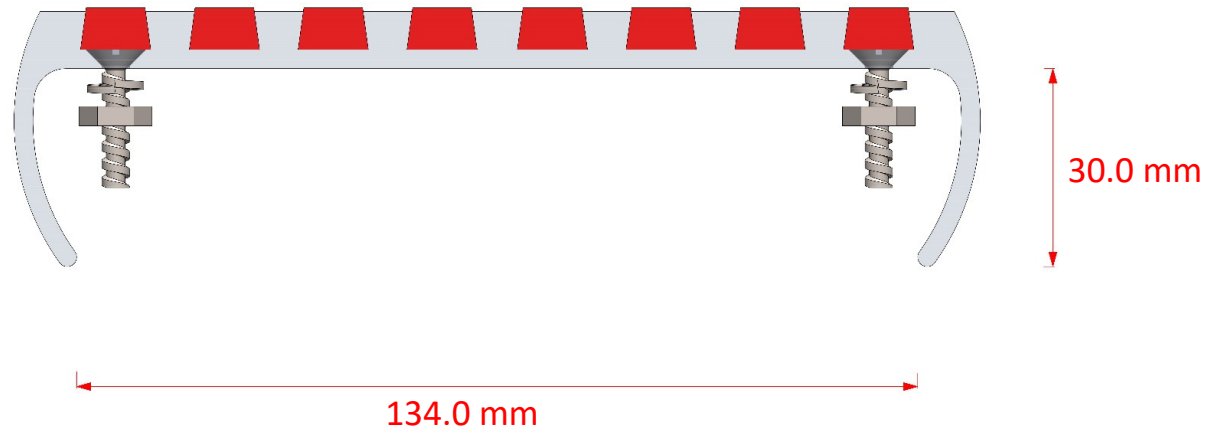

E340 Double Nosing – Red with screw fittings

450 Blandford Road
Poole
Dorset
United Kingdom
BH16 5BN

General description: Metallic non-skid double step nosing filled with red carborundum

MOD NSN Procurement reference:

2090-99-396-3409: length 683mm (Part number: E340R683S)

2090-99-508-3543: length 607mm (Part number: E340R607S)

Fitted with
6 x M8 20mm stainless steel screws
6 x bronze sprung washes
6 x M8 stainless steel nuts

450 Blandford Road
Poole
Dorset
United Kingdom
BH16 5BN

General description: Metallic non-skid double step nosing filled with red carborundum

MOD NSN Procurement reference:

2090-99-396-3409: length 683mm (Part number: E340R683S)

2090-99-508-3543: length 607mm (Part number: E340R607S)

Carborundum non slip material meeting:

BS 476-6 Fire propagation (Test P1)

BS 476-7 Surface spread of flame (test P2)

ISO 19702 Smoke and Toxicity (Tests P5 & P6)